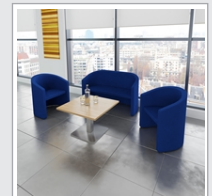

## PRODUCT DATA SHEET

Slender fabric reception double 2 seater chair 1225mm wide - charcoal

### SLE50002-C

Slender is a clean, attractive soft seating solution that can add to the welcoming atmosphere of any reception area, allowing visitors to feel at ease while they wait. The conveniently sized one and two seater tub chairs are fully upholstered and available in different colour and fabric options to match any existing office colour scheme

### PRODUCT FEATURES

- Upholstered tub style reception two seater
- Elegant clean line styling for a distinctive modern look
- Available in blue or charcoal with made to order fabric options available
- Generous deep cushioned seat for added comfort
- Curved, contoured backs for enhanced comfort
- Matching feet options to glide across the floor

### DIMENSIONS & SPECIFICATIONS

Height	Width	Depth	Seat Height	Seat Width	Seat Depth	Back Height	Back Width
760mm	1225mm	600mm	430mm	1120mm	540mm	330mm	1000mm

Colour: Charcoal  
Warranty: 2 years

Pack Quantity: 1  
Weight (Kg): 24.00