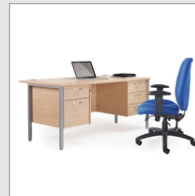

PRODUCT DATA SHEET

Maestro 25 straight desk 1400mm x 800mm with 3 drawer pedestal - silver H-frame leg, walnut top

MH14P3SW

A staple for the modern office, the Maestro 25 desking range, with its minimal, modern styling and multiple colour options is there when you need it, but doesn't demand constant attention. The fully welded H-frame leg design ensures a strong and stable workstation finished in black, silver or white to complement the 25mm melamine desktops.

PRODUCT FEATURES

- Rectangular desks 800mm deep with silver H-Frame and two cable access ports
- Three drawer fixed pedestal which can be fitted to left or right hand side
- Pedestal has three shallow drawers with silver handles
- Desktops available in beech, maple, oak, white and walnut
- Durable 25mm melamine worktops with 18mm back modesty panels
- The fully welded H-Frame leg ensures a strong and stable workstation

DIMENSIONS & SPECIFICATIONS

Height	Width	Depth	Seat Height	Seat Width	Seat Depth	Back Height	Back Width
725mm	1400mm	800mm	mm	mm	mm	mm	mm

Colour: Walnut
Warranty: 10 years

Pack Quantity: 1
Weight (Kg):