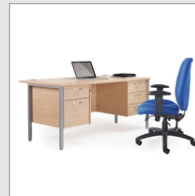

## PRODUCT DATA SHEET

Maestro 25 straight desk 1600mm x 800mm with 2 and 3 drawer pedestals - silver H-frame leg, walnut top

### MH16P23SW

A staple for the modern office, the Maestro 25 desking range, with its minimal, modern styling and multiple colour options is there when you need it, but doesn't demand constant attention. The fully welded H-frame leg design ensures a strong and stable workstation finished in black, silver or white to complement the 25mm melamine desktops.

### PRODUCT FEATURES

- Rectangular desks 800mm deep with silver H-Frame and two cable access ports
- Two and Three drawer fixed pedestals which can be fitted to either side
- Pedestals have shallow drawers and one filing drawer which accepts A4 and foolscap files
- Desktops available in beech, maple, oak, white and walnut
- Durable 25mm melamine worktops with 18mm back modesty panels
- The fully welded H-Frame leg ensures a strong and stable workstation

### DIMENSIONS & SPECIFICATIONS

Height	Width	Depth	Seat Height	Seat Width	Seat Depth	Back Height	Back Width
725mm	1600mm	800mm	mm	mm	mm	mm	mm

Colour: Walnut  
Warranty: 10 years

Pack Quantity: 1  
Weight (Kg):