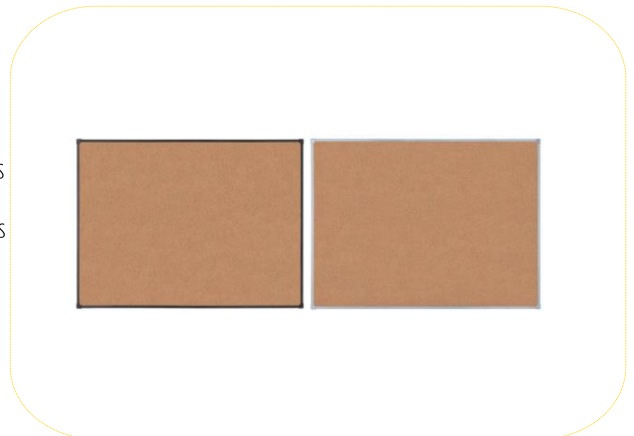

SUGGESTED ADVERT:

Suri Cork Board

Sleek-looking cork board with a minimalist frame

- Display notes, important lists, pictures and more
- Organise and share, while keeping everything in plain view.
- Natural, self-healing, and resistant cork surface - doesn't show pin holes and matches different decor styles.
- Tech alloy frame in a choice of black or grey that blends in well in any space due to its minimalist and light design.
- Includes hanging hooks and an installation kit for a simple wall mount.
- Use push pins to attach items to the cork board.