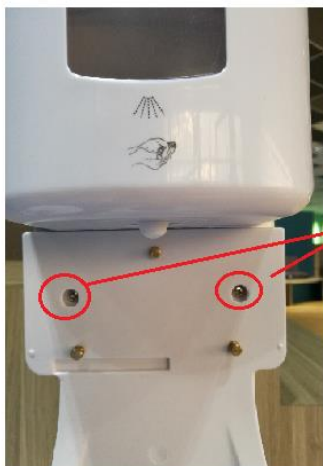

Packing : 1pc/1ctn

- Battery : Alkaline AA 1.5v (4pcs, to be purchased separately)

Hand Sanitizer (liquid type) to be purchased separately

Assembly Instructions (in the box)

Screw the stand support on the chassis

Screw to install the Hang plate & dispenser on the connecting board

screw

Screw

Screw

Hang dispenser on the screw

Key

Use the key to open the casing

Open bottle case to refill hand sanitizer