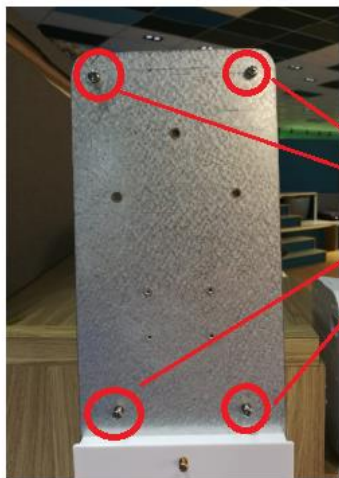

Screw to install the Hang plate & dispenser on the connecting board

screw

Screw

Screw

Hang dispenser on the screw

Key

Use the key to open the casing

Open bottle case to refill hand sanitizer