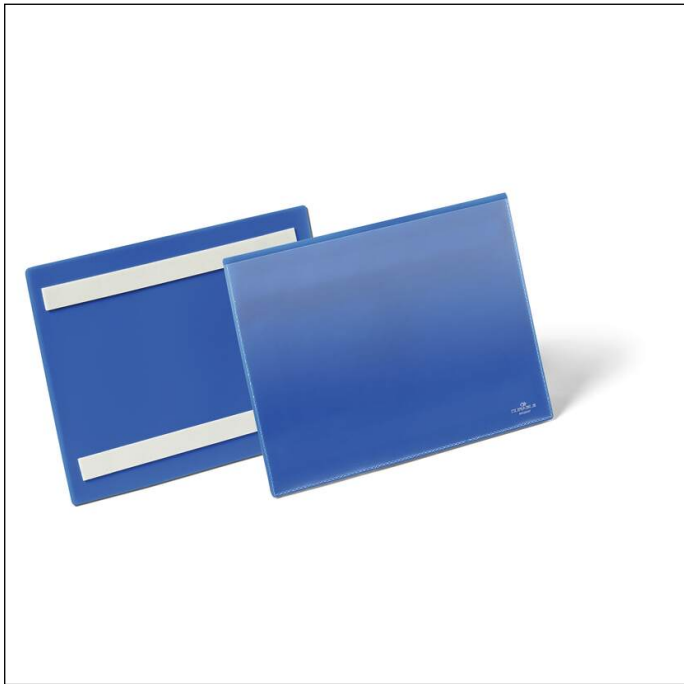

# Document sleeve self-adhesive A5 landscape

Article number	179507	Sales unit quantity	1 Pack
Colour	dark blue	Sales unit EAN	4005546981734
Packaging unit	50 pieces / pack	Packing weight (gross)	955.4 G
Base EAN	4005546981734	Country of origin	DE

## Product description

- Document sleeve in A5 landscape format with two permanent adhesive strips on the back
- Use on plastic containers, wood and cardboard boxes
- Blue rear foil and transparent front foil made of heavy-duty polypropylene
- Suitable for scanners and indelible
- Inserts can be exchanged quickly
- Internal dimensions: A5 landscape / 210 x 148 mm (W x H)

## Product features

Outer width (mm)	223
Outer height (mm)	163

# Document sleeve self-adhesive A5 landscape

Outer depth/length	17 mm
Format/Format for	A5
Orientation Format	landscape
Brand	DURABLE
Inner width (mm)	210
Inner height (mm)	148
Opening	top
Protection flap	No
Thumb cut-out	No
Can be cut to size	No
With blank inserts	No
Colour Back Cover	dark blue
Product features relating to documents	can be scanned, document protection
Attachment through	2 self-adhesive strips
Attachment type	self-adhesive
Label type	DURAPRINT