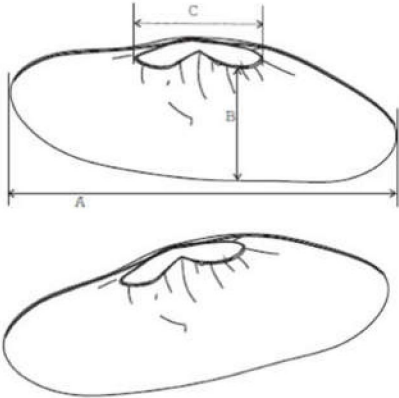

CPE SHOE COVERS PRODUCT DATASHEET

NAME : CPE SHOE COVERS (TEXTURED)
 MATERAIL : 3.6G /PC
 SIZE : 15*40 CM
 PACKING : 100 PCS/ DOUBLE POLYBAG : 2000 PCS / CARTON
 CARTON SIZE : 59*22*39 CM

S-FLEX CPE SHOE COVERS

Item	Size	Tolerance	Remark
A	40 cm	+/- 2 cm	
B	15 cm	+/- 2 cm	
C	12 cm	+/- 2 cm	

PRODUCT DESCRIPTION

Disposable shoe covers made of CPE (chlorinated polyethylene) material. Also known as “over-shoe”

INTENDED USE