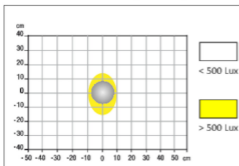

Technical features

Measurement of Lux on the worktop in 28 cm top view: