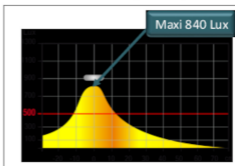

Measurement of Lux on the worktop in 28 cm top view: