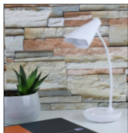

- **Nomad lamp:** wireless and thanks to its low weight of 190g, UKKY is easily transported from one workspace to another (office, meeting room, co-working spaces).
- **Compact:** once folded, this lamp can now accompany you on your travels (transport).
- **Practical:** can be plugged directly into USB port with a 1m cord supplied or works with 3 AA 1,5V batteries not supplied.
- **27 cm arm:** fully flexible swivel in all directions to adjust lighting in the right place on your worktop.
- **Light intensity variation:** by pressing the touch button continuously.
- **Protect your eyes:** this floor lamp offers a pleasant, stable, quality light thanks to the latest generation LED protected by an opaque plastic. No flicker or glare.

- 2 years warranty
- height: 30 cm
- Materials: base and head in ABS plastic / metal arm with rubber surface

Technical features

SAP no.	Colours	Energy consume 50 h kWh/1000 h	Lux at 28 cm	Luminous flow	lm/W	Colour T°	CR	Source's lifetime	Warranty	Net weight	EAN code
400140699	White	3	840	335 lm	112	4200K	84	20 000 h	2 years	0,19 kg	3595540030293