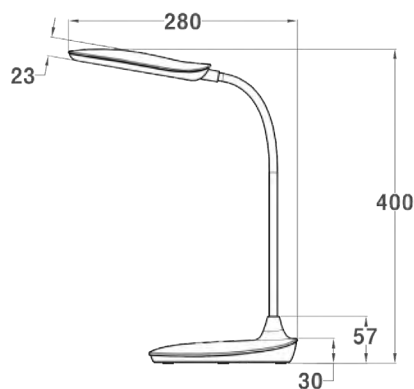

3000
3800
5700
KELVINS

10
WATTS

550
LUMENS
(lm)

E

Lamp type

- Technologic collection
- Flexible arm
- Swivel, adjustable and reclining head
- Rotating base

Lighting type

- Built-in LED 10W
- Light intensity 550 lumens (1000 lux)
- Light intensity variation : a short press changes the intensity between 3 predefined levels, a longer press changes it progressively
- Colour temperature variation : a short press activates the 3 colours CCT mode : 3000°K (warm) - 3800°K (neutral) - 5700°K (cold), a longer press starts up the night lighting (soft and diffused light)

Plus product

- Anti-reflective and anti-glare diffuser
- Night lighting with soft and diffused light
- Possibility of changing the colour temperature and light intensity

Product information

- Material : ABS
- Tactile switch on the base
- Colours : black and white
- Dimensions : H 40 cm, head (11,1 cm x 23 mm), base (13,6 cm x 30 mm)
- Works on mains supply
- Warranty : 2 years
- Energy class : E
- Lamp weight : 0,8 kg
- ENEC : Yes / CE : Yes

REFERENCE	DESIGNATION	PRICE
LBTL0.01	LED DESK LAMP LEON BLACK	
LBTL0.13	LED DESK LAMP LEON WHITE