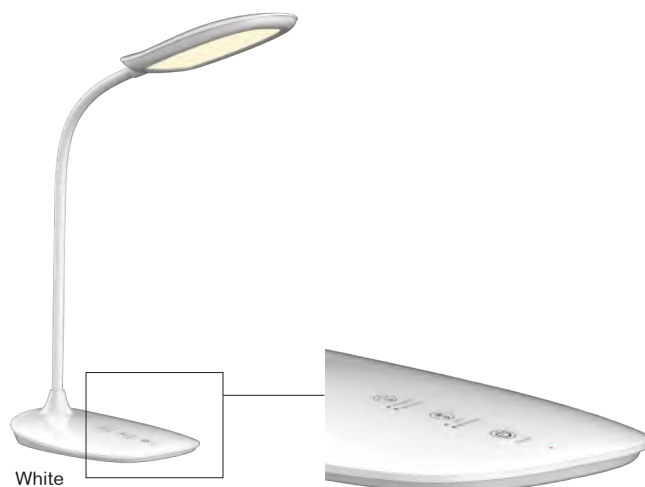

LED DESK LAMP LEON

Bright light, efficient work !

White

Black

Light intensity variation :

- a short press changes the intensity between 3 predefined levels
- a longer press changes the intensity progressively

Colour temperature variation :

- a short press activates the 3 colours CCT mode : 3000°K (warm) - 3800°K (neutral) - 5700°K (cold)
- a longer press starts up the night lighting

On/Off Mode

3000
3800
5700
KELVINS

10
WATTS

550
LUMENS
(lm)

E

Lamp type

- Technologic collection
- Flexible arm
- Swivel, adjustable and reclining head
- Rotating base

Lighting type

- Built-in LED 10W
- Light intensity 550 lumens (1000 lux)
- Light intensity variation : a short press changes the intensity between 3 predefined levels, a longer press changes it progressively
- Colour temperature variation : a short press activates the 3 colours CCT mode : 3000°K (warm) - 3800°K (neutral) - 5700°K (cold), a longer press starts up the night lighting (soft and diffused light)

Plus product

- Anti-reflective and anti-glare diffuser
- Night lighting with soft and diffused light
- Possibility of changing the colour temperature and light intensity

Product information

- Material : ABS
- Tactile switch on the base
- Colours : black and white
- Dimensions : H 40 cm, head (11,1 cm x 23 mm), base (13,6 cm x 30 mm)
- Works on mains supply
- Warranty : 2 years
- Energy class : E
- Lamp weight : 0,8 kg
- ENEC : Yes / CE : Yes