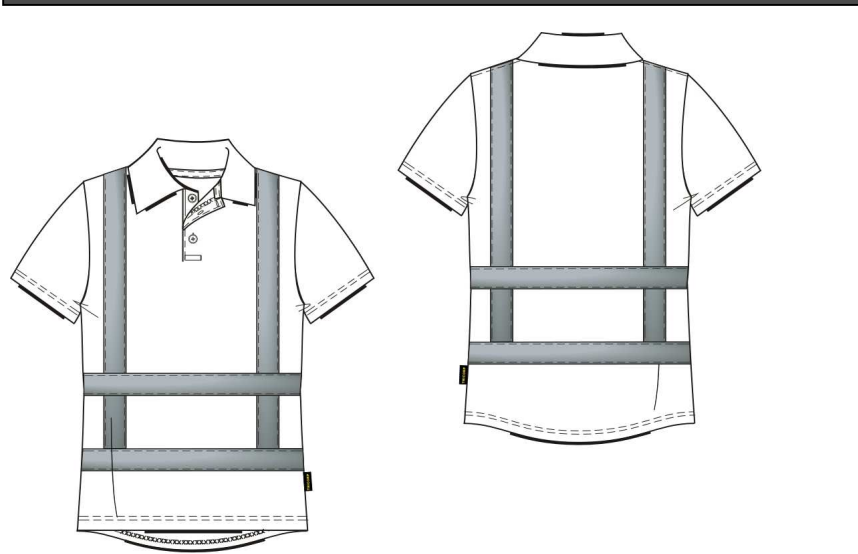

Style Info		Style Picture	Colors	Wash and Care	
Size Range	XS-S-M-L-XL-XXL-3XL-4XL-5XL-7XL		Fluor orange Fluor yellow		
Construction	PIQUE				
Packing	1-PACK				
Composition	50% COOLDRY 50% POLYESTER				
Weight	170 GR/M <sup>2</sup>			Product	POLOSHIRT
Style Info	Cooldry, ademend en vochtregulerend UV-block v UPF 50+ en gestikte striping			Style	POLOSHIRT RWS
				Label	SAFETY
				Gender	UNISEX

## Style Drawing