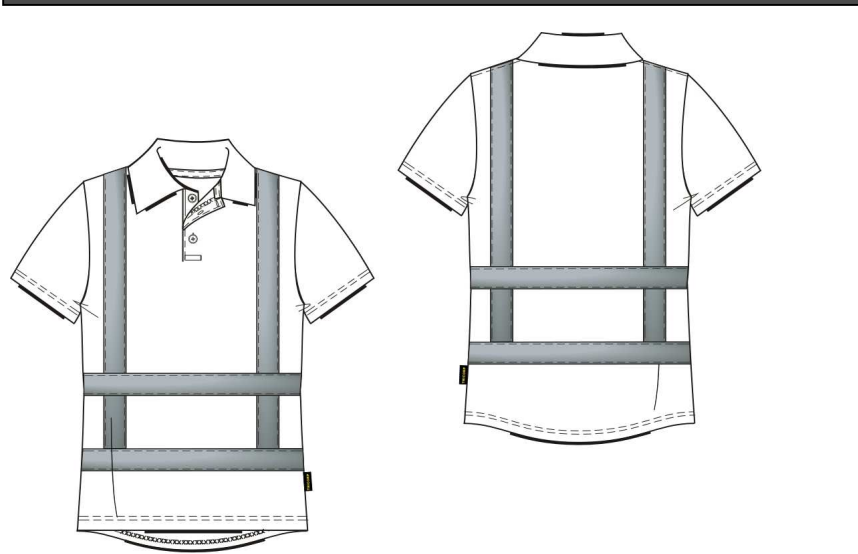

Style Info		Style Picture	Colors	Wash and Care	
Size Range	XS-S-M-L-XL-XXL-3XL-4XL-5XL-7XL		Fluor orange Fluor yellow		
Construction	PIQUE				
Packing	1-PACK				
Composition	50% COOLDRY 50% POLYESTER				
Weight	170 GR/M ²			Product	POLOSHIRT
Style Info	Cooldry, ademend en vochtregulerend UV-block v UPF 50+ en gestikte striping			Style	POLOSHIRT RWS
				Label	SAFETY
				Gender	UNISEX

Style Drawing

How to Measure Drawing