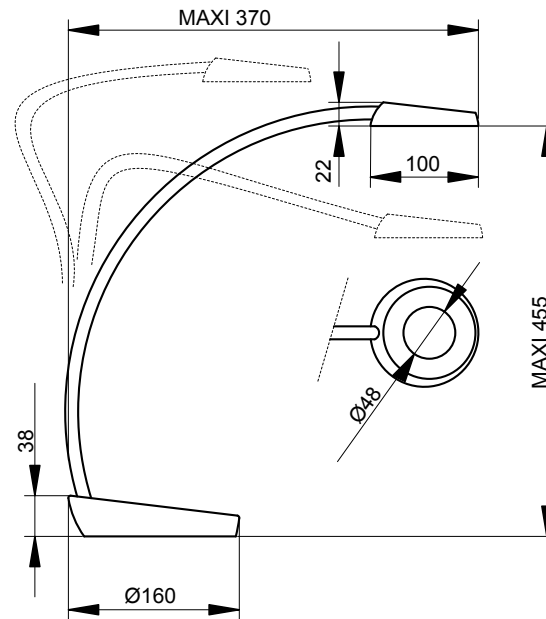

SKYLINE

Desk lamp

Adjustable in all directions

Skyline is a very handy desk lamp, with a sleek design. It is height adjustable thanks to its flexible steel arm coated with “soft touch” silicone. Touch switch on the base to choose between 3 levels of light intensity. Integrated LED module.

• TECHNICAL SPECIFICATIONS

Light source	LED 7,6W
Power	7,6W
CRI	>80
Kelvin	4000 K
Lumen	687 lm
Light efficiency	90 lm/W
Material	Steel/Aluminium/Synthetic
Color	<input checked="" type="radio"/> <input type="radio"/>

• LOGISTIC SPECIFICATIONS

Packaging	1 package
Net weight	0,82 kg
Gross weight	1,25 kg
Master box	6 pieces
Master gross weight	8,242 kg
Master net weight	6,6 kg
Master dimensions	56x41x37

• COMMERCIAL SPECIFICATIONS

Weight	1,25kg
Warranty	2 years
EAN Code	<input checked="" type="radio"/> 3131130361154 <input type="radio"/> 3131130361130

ALUMINOR
L U M I N A I R E S

852 CD 15, 06390 CONTES, FRANCE // +33 (0)4 93 91 60 10
contact@aluminor.fr // www.aluminor.fr