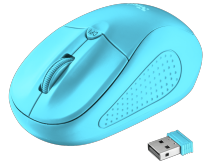

## COMPATIBILITY

Compatible Device Types	Laptop, pc	Compatible Software Platforms	Chrome OS, Mac OS, Windows
-------------------------	------------	-------------------------------	----------------------------

## COULEURS

**Primo Wireless Mouse - matte black**  
22137

**Primo Wireless Mouse - neon blue**  
21921

**Primo Wireless Mouse - neon green**  
21922

**Primo Wireless Mouse - neon pink**  
21923

**Primo Wireless Mouse - neon purple**  
21924