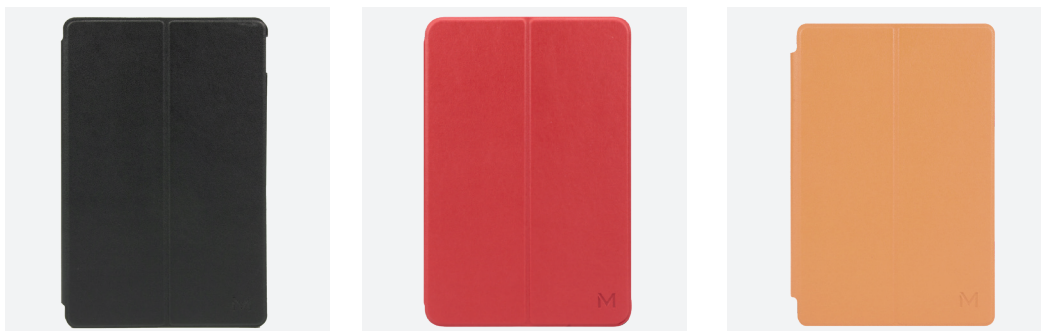

The ORIGINE collection brings together all our know-how. Neat lines, sobriety, perfect balance between design and functionality.

Cases that do not compromise on protection !

FOLIO PROTECTIVE CASE FOR GALAXY TAB A8 10.5" (SM-X200/SM-X205)

Ref. 048051

Weight : 278 gr | Dimensions : 165 x 252 x 14 mm

- + 2 usage positions : photo & video mode and keyboard mode
- + Access to all ports and functionalities

FOLIO PROTECTIVE CASE FOR GALAXY TAB A8 10.5" (SM-X200/SM-X205)

2
YEAR
WARRANTY

Views

Colors

Black - Ref : 048047

Red - On demand

Tan - on demand

SPECIFICATIONS

Ref	Product	EAN Code
048051	Origine Case for Galaxy Tab A8 10.5" (SM-X200/SM-X205) - Black	3700992525778