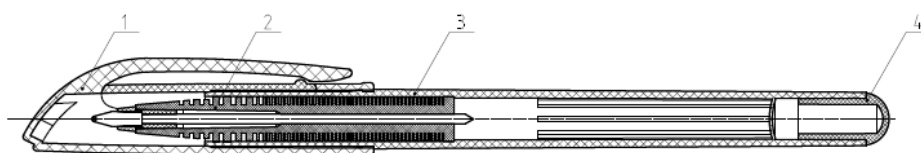

TECHNICAL SHEET

LYRECO LIQUID INK ROLLER MEDIUM TECHNICAL DATA SHEET

LYRECO SAP CODE	INK COLOUR	TIP
993,751	BLACK	MEDIUM
993,762	BLUE	MEDIUM
993,773	RED	MEDIUM

Parts and materials

No.	Parts	Material	Notes
1	Cap&clip	PP	ink colour
2	Ink Regulator	PP	Ink colour
3	barrel	PP	clear with silver heat-transfer wrapping
4	end closure	PP	ink colour
	ink	Hybrid water based	ink contents 1.6g
	line width		0.7mm
	writing length		900 meters approximately
	Box	cardboard	Box Dims--pending(new item) weight--pending(new item)
	Pen		Pen Dims-138.4*11.8*15.6mm Weight-8.9g