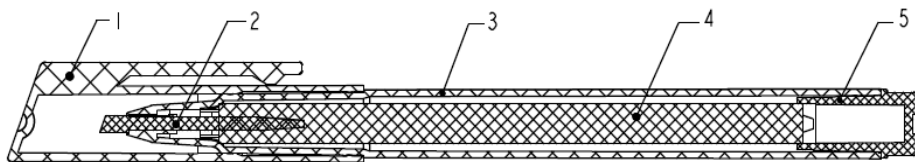

TECHNICAL SHEET

LYRECO WRITERFINE TECHNICAL DATA SHEET

LYRECO SAP CODE	INK COLOUR
125.169	BLACK
125.171	BLLUE
125.182	RED

Parts and materials

No.	Parts	Material	Notes
1	Cap&clip	PP	Ink color
2	Tip	Fibre	black
3	barrel	PP	Grey
4	tampon	Fiber	white
5	end Closure	PP	ink color
6	Ink	Water based	Ink contents 1.4g
	Line Width		0.3-0.4mm
	Writing Length		450 metres approximately
	Box	Cardboard	Box Dims - pending(new item), weight-pending(new item)
	Pen		Pen Dims - 138.3*10.2*14.7 mm Weight - 7.4g