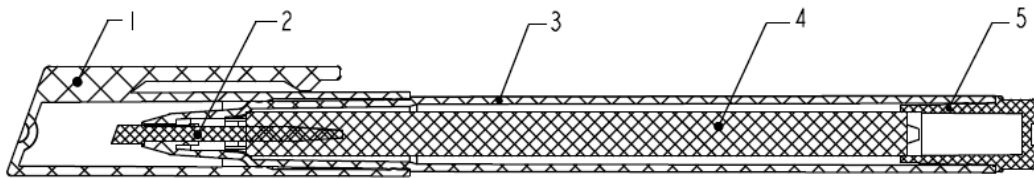

# TECHNICAL SHEET

| No. | Parts          | Material    | Notes  |
|-----|----------------|-------------|--|
| 1   | Cap&clip       | PP          | Ink color  |
| 2   | Tip            | Fibre       | black  |
| 3   | barrel         | PP          | Grey   |
| 4   | tampon         | Fiber       | white  |
| 5   | end Closure    | PP          | ink color  |
| 6   | Ink            | Water based | Ink contents 1.4g  |
|     | Line Width     |             | 0.3-0.4mm  |
|     | Writing Length |             | 450 metres approximately                                 |
|     | Box            | Cardboard   | Box Dims - pending(new item), weight - pending(new item) |
|     | Pen            |             | Pen Dims - 138.3*10.2*14.7 mm Weight - 7.4g              |