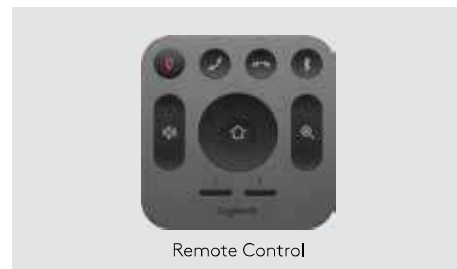

Logitech MeetUp

FEATURES & BENEFITS

Super-wide 120° field of view

Allows everyone in the room to be seen, even those close to the camera or seated at the edges of the room.

Ultra HD 4K image sensor

Supports multiple resolutions, including 4K (Ultra HD)¹ 1080p (Full HD) and 720p (HD) to best support the quality offered by your application and monitor.

Razor-sharp optics

Advanced Logitech lens technology delivers remarkable video quality with superb resolution, speed, fluidity, color balance, and detail.

3-microphones and custom-tuned speaker

Three broadside beamforming, omni-directional microphones with noise and echo cancellation—plus a custom-tuned speaker—are specifically optimized for small conference rooms.

Motorized pan/tilt

Expand your field of view even further—up to 170°—to pan to the white board or view other areas of interest.

All-in-one design

Compact all-in-one form factor takes up less space and minimizes cable clutter.

5x HD zoom

Zero in on close-ups of objects and whiteboard content with outstanding detail and clarity.

3 camera presets

Select up to three preset locations for the camera view and return to any of them with the push of a button on the remote control.

Bluetooth® wireless technology

Connect to a Bluetooth device for great-sounding audio calls.

Expansion microphone-ready

Optional expansion microphone increases the audio range from 8' (2.4m) to 12' (3.7m).

Multiple mounting options

Freedom to mount MeetUp wherever it works best—tabletop, wall, or monitor—for the best possible huddle room experience.

RF remote control

Easily operate camera pan/tilt/zoom functions during meetings, no line of sight needed.

Plug-and-play USB connectivity

Easily connects to PC, Mac® and Chrome™ devices with no additional software required.

Kensington® security slot

A Kensington security slot secures the equipment with an anti-theft lock.

Works with most video conferencing applications

Compatible with virtually any video conferencing software app, including the ones you already use.

PRODUCT SPECIFICATIONS

MeetUp

Part #: 960-001102
EAN code: 5099206072060

OPTIONAL ACCESSORIES

Expansion Mic for MeetUp

Part#: 989-000405
EAN code: 097855131171

TV Mount for MeetUp

Part#: 989-001498

PRODUCT DIMENSIONS + WEIGHT

Camera
400 x 104 x 85 mm
1.04 kg

Remote
83 x 10 x 83 mm
72 g

INSIDE THE BOX

MeetUp camera and speakerphone unit

Remote control

5m USB cable

Power adapter

Wall mounting bracket and hardware

SOFTWARE DOWNLOADS

Designed to work with the built-in operating system USB video-class driver

Optional Camera Settings App provides:

Camera image settings

Pan, tilt and zoom

To download visit:

www.logitech.com/support/MeetUp

CERTIFICATIONS

Certified for Skype® for Business, Cisco Jabber™ compatible², Windows, Mac, Microsoft Cortana certified

SYSTEM REQUIREMENTS

Windows 7, Windows 8.1, or Windows 10

Mac OS X® 10.10 or higher

Google Chromebook™ Version 29.0.1547.70, Platform 4319.79.0 with: