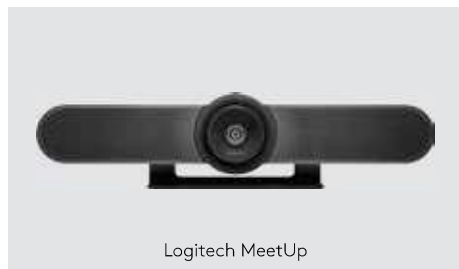

Logitech MeetUp

FEATURES & BENEFITS

Super-wide 120° field of view

Allows everyone in the room to be seen, even those close to the camera or seated at the edges of the room.

Ultra HD 4K image sensor

Supports multiple resolutions, including 4K (Ultra HD)¹ 1080p (Full HD) and 720p (HD) to best support the quality offered by your application and monitor.

Razor-sharp optics

Advanced Logitech lens technology delivers remarkable video quality with superb resolution, speed, fluidity, color balance, and detail.

3-microphones and custom-tuned speaker

Three broadside beamforming, omni-directional microphones with noise and echo cancellation—plus a custom-tuned speaker—are specifically optimized for small conference rooms.

Motorized pan/tilt

Expand your field of view even further—up to 170°—to pan to the white board or view other areas of interest.

All-in-one design

Compact all-in-one form factor takes up less space and minimizes cable clutter.

5x HD zoom

Zero in on close-ups of objects and whiteboard content with outstanding detail and clarity.

3 camera presets

Select up to three preset locations for the camera view and return to any of them with the push of a button on the remote control.

Bluetooth® wireless technology

Connect to a Bluetooth device for great-sounding audio calls.

Expansion microphone-ready

Optional expansion microphone increases the audio range from 8' (2.4m) to 12' (3.7m).

Multiple mounting options

Freedom to mount MeetUp wherever it works best—tabletop, wall, or monitor—for the best possible huddle room experience.

RF remote control

Easily operate camera pan/tilt/zoom functions during meetings, no line of sight needed.

Plug-and-play USB connectivity

Easily connects to PC, Mac® and Chrome™ devices with no additional software required.

Kensington® security slot

A Kensington security slot secures the equipment with an anti-theft lock.

Works with most video conferencing applications

Compatible with virtually any video conferencing software app, including the ones you already use.

PRODUCT SPECIFICATIONS

MeetUp

Part #: 960-001102
EAN code: 5099206072060

OPTIONAL ACCESSORIES

Expansion Mic for MeetUp

Part#: 989-000405
EAN code: 097855131171

TV Mount for MeetUp

Part#: 989-001498

PRODUCT DIMENSIONS + WEIGHT

Camera
400 x 104 x 85 mm
1.04 kg

Remote
83 x 10 x 83 mm
72 g

INSIDE THE BOX

MeetUp camera and speakerphone unit

Remote control

5m USB cable

Power adapter

Wall mounting bracket and hardware

SOFTWARE DOWNLOADS

Designed to work with the built-in operating system USB video-class driver

Optional Camera Settings App provides:

Camera image settings

Pan, tilt and zoom

To download visit:

www.logitech.com/support/MeetUp

CERTIFICATIONS

Certified for Skype® for Business, Cisco Jabber™ compatible², Windows, Mac, Microsoft Cortana certified

SYSTEM REQUIREMENTS

Windows 7, Windows 8.1, or Windows 10

Mac OS X® 10.10 or higher

Google Chromebook™ Version 29.0.1547.70, Platform 4319.79.0 with: