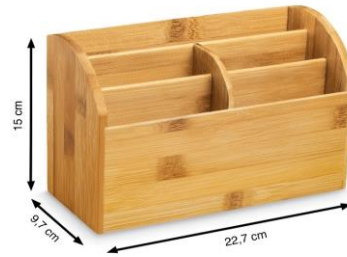

Silva by cep

Bamboo Multipot
Ref. 24002

Description

Essential office accessory for teleworking or at the office
Elegant and Scandinavian design for a pleasant atmosphere
5 compartments to store your pens, supplies, tablet and smartphone
A protective varnish makes the product waterproof
Does not contain any nails or screws

Material: 100% Natural Bamboo

Dimensions : 22,7 x 9,7 x h 15 cm

Weight : 0,544 kg

Recyclable et compostable.

Note that bamboo products can commonly present natural differences in shades of colour.

Origin : Asia