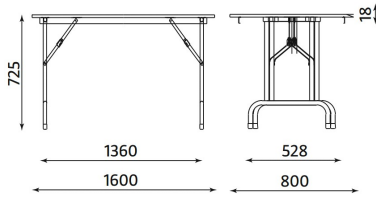

Description

- Folding conference table
- Tabletop:
melamine faced chipboard – 18mm
ABS edge – 2mm
steel clamp – 1mm
- Frame:
steel tubes Ø28x1.5mm, Ø30x1.5mm
powder coated
- Glides: plastic

Dimensions

Basic dimensions:

- Total height: 725 mm
- Total depth: 800 mm
- Total width:
RICO 2 – 1600 mm
RICO 3 – 1800 mm
RICO 4 – 2000 mm

Features and functions

- Easy folding/unfolding
- Stacking available when folded
- Rico cart allows transportation of stacked tables