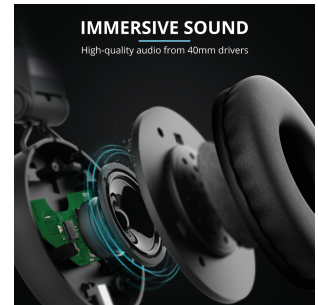

PRODUCT PICTORIAL 2