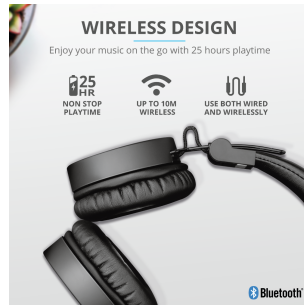

PRODUCT PICTORIAL 1