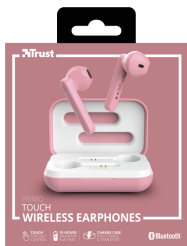

## Raffinate cuffie senza fili Bluetooth

Raffinati auricolari wireless Bluetooth con controllo tattile

## COLORI

**Primo Touch Bluetooth Wireless Earphones - pink**  
23782

**Primo Touch Bluetooth Wireless Earphones - black**  
23712

PRODUCT VISUAL 1

PRODUCT ESHOT 1

PRODUCT VISUAL 2

PRODUCT VISUAL 3

PRODUCT FRONT 1

PRODUCT FRONT 2

PRODUCT TOP 1

PRODUCT TOP 2

PACKAGE VISUAL 1

PACKAGE FRONT 1