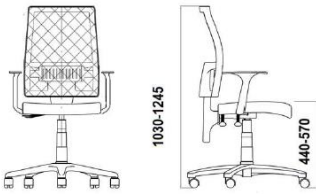

Description

Swivel chair with upholstered seat, mesh backrest, adjustable armrests

- Seat: 9-layer beech plywood – 10.5mm, 35kg/m³ density foam – 55mm
- Backrest: plastic construction, polyester mesh
- Armrests: plastic, adjustable (up-down)
- Base: steel, chromium plated or epoxy coated
- Castors: Ø50mm, self-braking, for hard or soft surfaces

Dimensions

TAKTIK II MESH LOOP R19T ERGON 2L

Basic dimensions:

- Total height adjustment: 1030 – 1245mm
- Seat adjustment: 440 – 570mm
- Seat width: 480 mm
- Seat depth: 390 mm

Features and functions

ERGON 2L mechanism:

- backrest tilting from +20° to -3°
- backrest lock in chosen position
- seat height adjustment
- backrest height adjustment

Warranty

- 3 year of warranty for a complete product
- 4 years of warranty for a gas lift