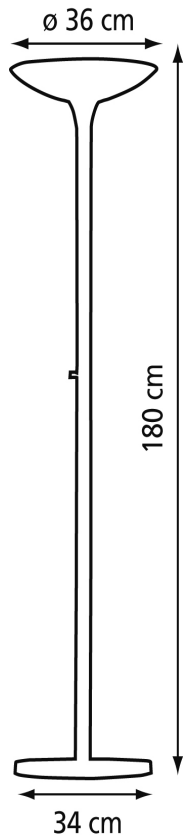

Its bowl enamelled inside ensures an optimal diffusion of the indirect lighting. Its ballasted base guarantees the stability of the whole, even near traffic areas.

Dimmer on the mast

DIMENSIONS

TECHINCAL FEATURES

Materials

- Steel, Epoxy coating
- Bowl with white enamelled inside

Source

LED built-in*: rated power 25W

*cannot be replaced

SAP no.	Colours	Energy consumption KW/1000 h	Lm	Lm/W	Colour T°	CRI	Source's lifetime*	Warranty	Net weight	EAN code
400090467	Black	25	3000	120	3000 K	>80	40000h	2 years	8,5kg	3595560014040
400090468	Metal grey	25	3000	120	3000 K	>80	40000h	2 years	8,5kg	3595560014057
400090469	Black articul.	25	2200	120	3000 K	>80	40000h	2 years	8,9 kg	3595560014064
400090471	Metal grey articul.	25	3000	120	3000 K	>80	40000h	2 years	8,9 kg	3595560014071