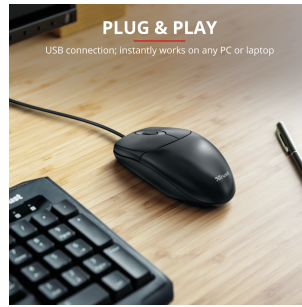

PRODUCT PICTORIAL 1