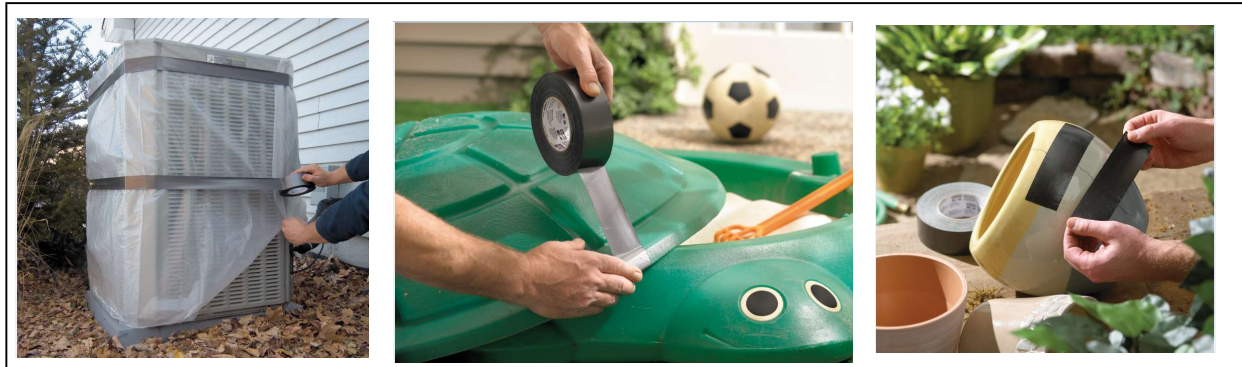

3M Construction & Home Improvement Markets

Product Information Sheet

Features	Advantages	Benefits
Rubber resin	High initial tack	Stick easily to the surface
	Very Good holding power Long lasting, 3 times longer**	Helps resist lifting or curling, longer temporary repairs
PE coated cloth scrim Specific backing designed for outdoor	Water proof baking* Temperature resistant up to 93°C	Weather resistant Long lasting in outdoor weather conditions
Narrow scrim	Better resistance	Larger range of application
	Hand tearable both direction	Easy handling

**Resists 3 times longer than other 3M duct tapes.

* Not suitable for water leaks repairs.

Important notice :

The use of the 3M product described within this document assumes that the user has read and understood the user notice. Before any use of this product it is recommended to complete some trials to validate the performance of the product within its expected purpose.

All information and specification details contained within this document are inherent to this specific 3M product and would not be applied to other products or environment. Any action or usage of this product made in violation of this document is at the risk of the user.

Compliance to the information and specification relative to the 3M product contained within this document does not exempt the user from compliance with additional guidelines (safety rules, procedures). Compliance to operational requirements especially in respect to the environment and usage of tools with this product must be observed. The 3M group (which cannot verify or control those elements) would not be held responsible for the consequences of any violation of these rules which remain external to its decision and control.

Warranty conditions for 3M products are determined with the sales contract documents and with the mandatory and applicable clause, excluding any other warranty or compensation