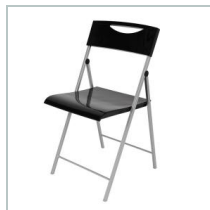

Click on colours to view the products :

Folding Chair CPSMILE CPSMILE

A folding chair with a very good quality/price ratio and a discrete detail - the smiling carrying handle allowing easy manipulation.

The CPSMILE is a chair with minimum space requirement, measuring only 5.8 cm in width when folded.

The chair is very easy to wash, due to the glossy seat and backrest from polypropylene.

High stability, due to the smart inclination of the structure.

Available in 5 colors : black, white, green, purple and red.

✓ TECHNICAL SPECIFICATIONS

Dimensions H x W x D (cm):

Folded : 82 x 42 x 5.8 cm

Opened : 82 x 42 x 47 cm

Weight : 3.6 kg

Supported weight: 110 kg