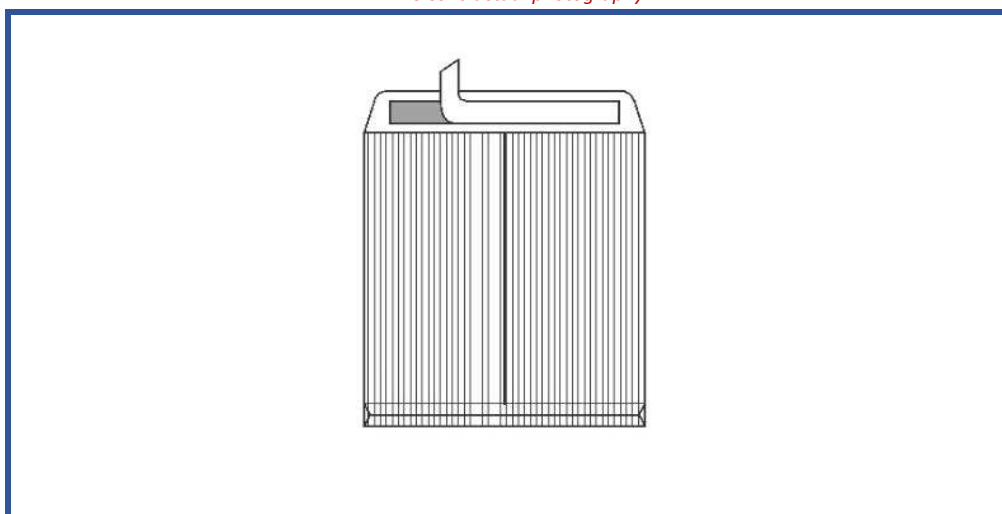

Product data sheet

Product designation

Gusset Pocket 324X229X30

Lyreco

Lot n°1

Product presentation

No contractual photography

Product identification

Brand	Lyreco lot n° 1	Description	3 Gussets
Supplier item	991606		
Customer item	991606		
Gencod / EAN	3662168010610		
Native country	France		

Technical characteristics

Paper weight (gsm)	Material	Closing	Packaging	Window
120	KRAFT recycled	Peal and seal	100	No

Dimensions	324X229X30 mm
Size	
Weight	17,81 gsm
Colour	KRAFT
Certification	

Commercial Characteristics