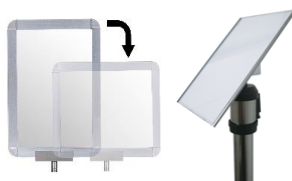

Example of accessories