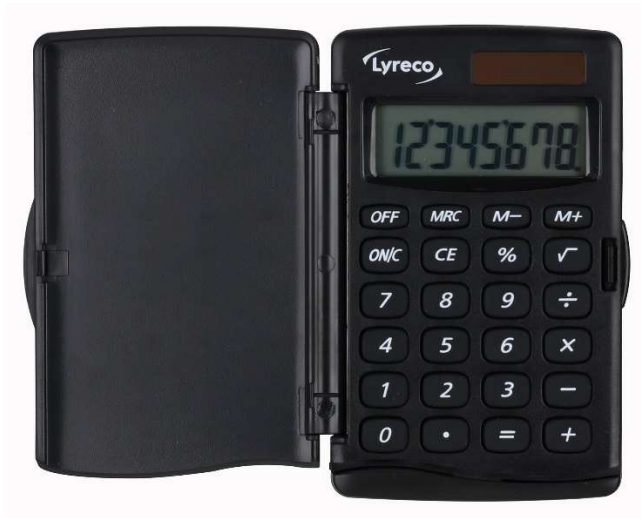

Lyreco Pocket Calculator

Model No.: 3343378

General Data

- 8-Digits LC-Display
- Two Way Power
- Dimensions (H x B x T): 1,0 x 6,0 x 9,4 cm
- Protection Flap (turnable 360 degrees)
- Silicone Keys
- Plastic Case
- Battery: 1 x LR54
- Weight: ca. 38,8 g
- EAN-Code: 3662168044318

Functions

- Percentage Calculations
- Square Root Calculations
- 3 Key Memory
- On & Off Keys
- 3-Digit Comma Markers

Manual available in:

English, Danish, German, Spanish, French, Italian, Dutch, Polish, Portuguese