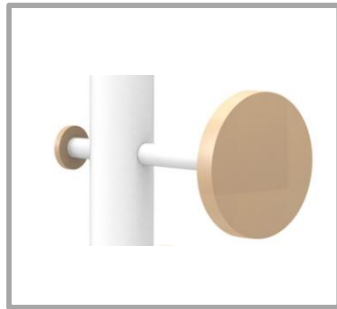

Ref : PMMUSIC BC

DESIGN COAT STAND

Trendy and design, the MUSIC coat stand has been created by mixing steel and wood to give a touch of natural style in your work space. This coat stand contains six coat pegs and three mini pegs for accessories, one umbrella holder and one weighted base with water retailer.

PRODUCT ADVANTAGES:

- ▲ A new design and trendy coat stand with a mix of materials (Steel and wood) for a Scandinavian ambiance in your work space
- ▲ High capacity to hang clothes and accessories (6 coat pegs + 3 mini coat pegs)
- ▲ Large designed coat pegs for a perfect care of the clothes
- ▲ Smart umbrella holder (can hold up to 6 umbrellas)
- ▲ Water retention set to recover water from the umbrella
- ▲ Weighted crossed base for extra-stability (5kg)
- ▲ Fast and easy assembly system without tools.
- ▲ Smart and small flat packaging
- ▲ Available in 2 finish : Silver- White

Quand le beau rejoint l'utile *When beauty meets utility*

PRODUCT FEATURES	
Reference	PMMUSIC BC
EAN	3129710016204
Materials	Steel and wood
Color	White and light wood pegs
Number of pegs	6 coat pegs et 3 mini coat pegs
Umbrella capacity	6
Product Dimensions	Height: 175 cm Base : Ø 35.5 cm Tube thickness : 3.8 cm Weight : nc
Packaging Dimensions	Lenght : nc Withd : nc Height : nc Weight : nc
Assembly system	5 minutes, no screw – no tools
Packaging	Optimized flatpack
Other information	French design Made in RPC