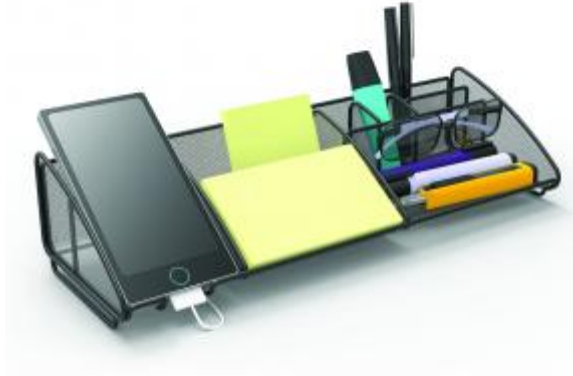

MESH RANGE

[instruction sheet](#)
[picture library](#)

Click on colours to view the products :

MESHBOARD MESHBOARD N

The perfect accessory to store and have everything you need at your fingertips!

9 compartments suitable for: pens, post-it, business cards, envelopes, mobile phone, paperclips, etc.

Slot to easily charge your mobile phone. Built-in eyeglass holder !

Effectively optimizes the workspace

Combines design and functionality.

Available in 2 colors: Black and gray metal

✓ TECHNICAL SPECIFICATIONS

Technical Specifications :
Materials : Perforated steel
Dimensions : L 38 x D 13 x H 8.8 cm
French Design
Made in the PRC