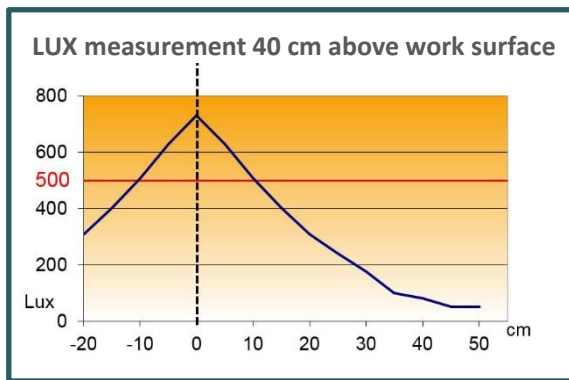

LED built-in*: rated power 3,5W

*cannot be replaced

DRIVER

Removable on plug

SAP no.	Colours	Energy consumption KW/1000 h	Lm	Lm/W	Colour T°	CRI	Source's lifetime*	Warrant y	Net weight	EAN code
400093720	Black	4	380	110	4000 K	>80	50000h	2 years	0,7 kg	3595560015443