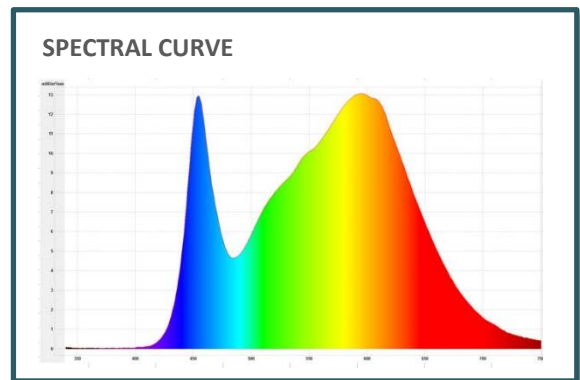

DRIVER

Removable on plug

SAP no.	Colours	Energy consumption KW/1000 h	Lm	Lm/W	Colour T°	CRI	Source's lifetime*	Warrant y	Net weight	EAN code
400093720	Black	4	380	110	4000 K	>80	50000h	2 years	0,7 kg	3595560015443

* Average use: 1000h/year