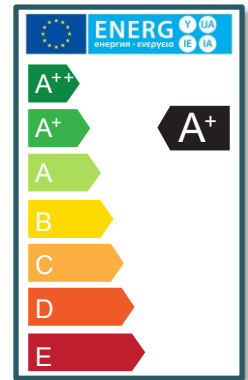

RUMBA LED

« RUMBALED: compact, she is right for all the desks »

LED

Economic

Rumbaled is supplied LED lighting. The lifetime of Led is about 25 % more by report a fluorescent lamp. It allows to decrease the electric consumption about 30 %.

The ON/OFF switch located on the head is easy to access.

PRODUCT BENEFITS

Finishes quality

Thanks to its ballasted base, Rumbaled is a staunch resistant product and good stability.

Switch ON/OFF on the shade

LED built-in*: rated power 3,5W

*cannot be replaced

DRIVER

Removable on plug

SAP no.	Colours	Energy consumption KW/1000 h	Lm	Lm/W	Colour T°	CRI	Source's lifetime*	Warrant y	Net weight	EAN code
400093720	Black	4	380	110	4000 K	>80	50000h	2 years	0,7 kg	3595560015443