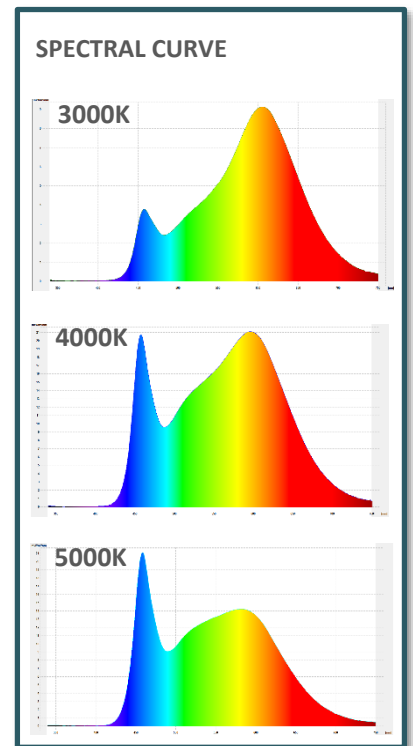

DIMENSIONS

TECHINCAL DATA

Materials

Plastic head and base
Aluminium arm

Source

LED built-in*: rated power 11W
*cannot be replaced

DRIVER

Removable on plug

SAP no.	Colours	Energy consumption KW/1000 h	Lm	Lm/W	Colour T°	CRI	Source's lifetime*	Warrant y	Net weight	EAN code
400093836	White and Met grey	11	1000	90	3000K 4000k 5000k	>80	50000h	1 year	1,1 kg	3595560016327