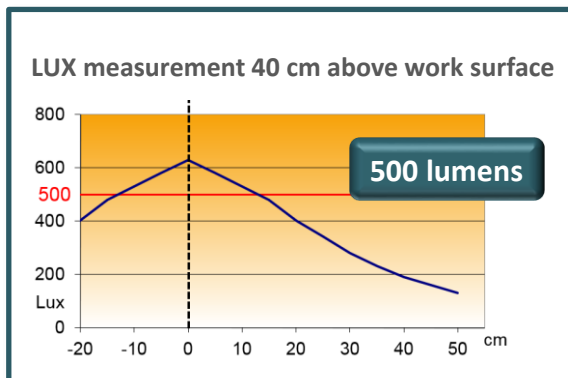

DIMENSIONS

TECHINCAL DATA

Materials

Plastic head and base
Aluminium arm

Source

LED built-in*: rated power 11W
*cannot be replaced

DRIVER

Removable on plug

SAP no.	Colours	Energy consumption KW/1000 h	Lm	Lm/W	Colour T°	CRI	Source's lifetime*	Warrant y	Net weight	EAN code
400093836	White and Met grey	11	1000	90	3000K 4000k 5000k	>80	50000h	1 year	1,1 kg	3595560016327