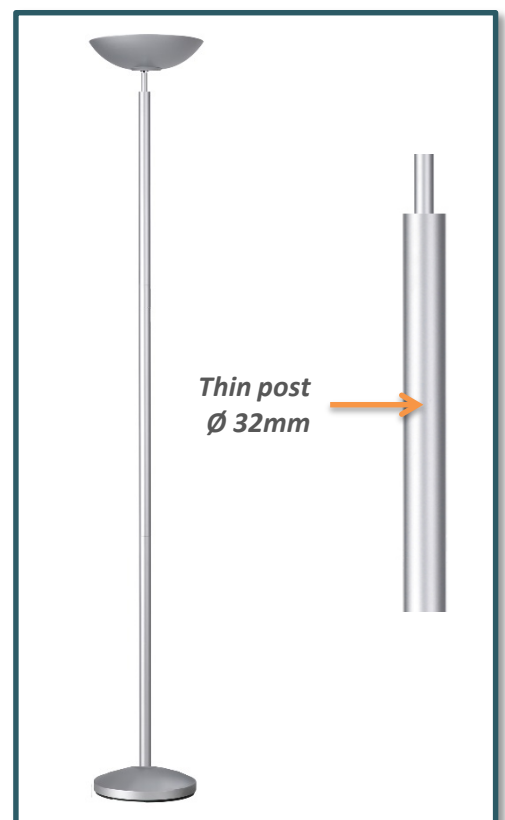

DIMMING OF LIGHT INTENSITY

Light adjustable in strength

DELY is equipped with a **dimmer-switch** located on the wire, easy to reach (by foot) enabling to dim the light intensity : **consumption under control**.

Bowl fitted with a reflector providing an optimal diffusion of the light.

Adjustable head : Direct the light as you like !.

DESIGN

Sobriety of the lines

Its small base ensures the **stability** of the whole product, even when placed near passing areas. **Very thin post** giving the product a light and discreet look. Available in 2 colors: Black and Grey metal

UNILUX

DIMENSIONS

TECHNICAL FEATURES

Materials

- Steel, epoxy coating
- Reflector in recyclable aluminium

Source

1 LED unit 30 W (built-in*)

*cannot be replaced