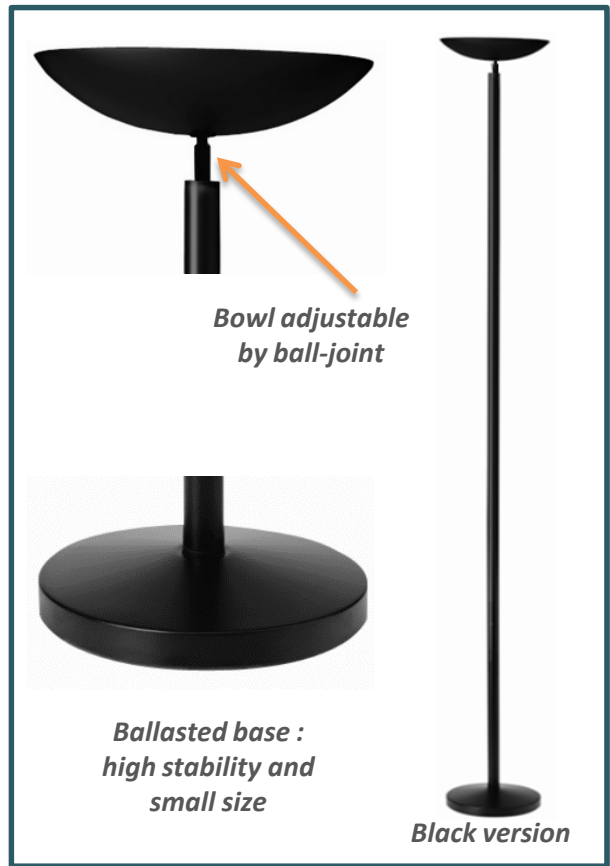

DIMMING OF LIGHT INTENSITY

Light adjustable in strength

DELY is equipped with a **dimmer-switch** located on the wire, easy to reach (by foot) enabling to dim the light intensity : **consumption under control**.

Bowl fitted with a reflector providing an optimal diffusion of the light.

Adjustable head : Direct the light as you like !.

DESIGN

Sobriety of the lines

Its small base ensures the **stability** of the whole product, even when placed near passing areas. **Very thin post** giving the product a light and discreet look. Available in 2 colors: Black and Grey metal

UNILUX

DIMENSIONS

TECHNICAL FEATURES

Materials

- Steel, epoxy coating
- Reflector in recyclable aluminium

Source

1 LED unit 30 W (built-in*)

*cannot be replaced