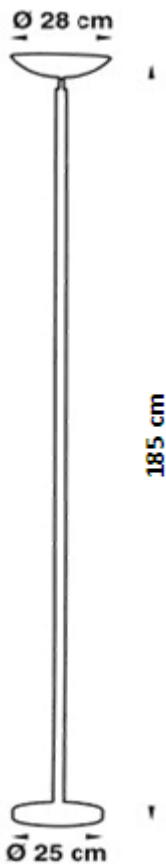

DIMMING OF LIGHT INTENSITY

Light adjustable in strength

DELY is equipped with a **dimmer-switch** located on the wire, easy to reach (by foot) enabling to dim the light intensity : **consumption under control**.

Bowl fitted with a reflector providing an optimal diffusion of the light.

Adjustable head : Direct the light as you like !.

DESIGN

Sobriety of the lines

Its small base ensures the **stability** of the whole product, even when placed near passing areas. **Very thin post** giving the product a light and discreet look. Available in 2 colors: Black and Grey metal

UNILUX

DIMENSIONS

TECHNICAL FEATURES

Materials

- Steel, epoxy coating
- Reflector in recyclable aluminium

Source

1 LED unit 30 W (built-in*)

*cannot be replaced

SAP no.	Colours	Energy consumption KW/1000 h	Lm	Lm/W	Colour T*	CRI	Source's lifetime*	Warranty	Net Weight	EAN code
400050389	Black	30	3000	100	3000K	>80	40000h	2 years	8,6 kg	3595560008612
400094197	Grey metal	30	3000	100	3000K	>80	40000h	2 years	8,6 kg	3595560021154