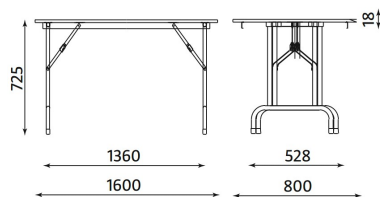

Description

- Folding conference table
- Tabletop:
melamine faced chipboard – 18mm
ABS edge – 2mm
steel clamp – 1mm
- Frame:
steel tubes Ø28x1.5mm, Ø30x1.5mm
powder coated
- Glides: plastic

Dimensions

Basic dimensions:

- Total height: 725 mm
- Total depth: 800 mm
- Total width:
RICO 2 – 1600 mm
RICO 3 – 1800 mm
RICO 4 – 2000 mm

Features and functions

- Easy folding/unfolding
- Stacking available when folded
- Rico cart allows transportation of stacked tables