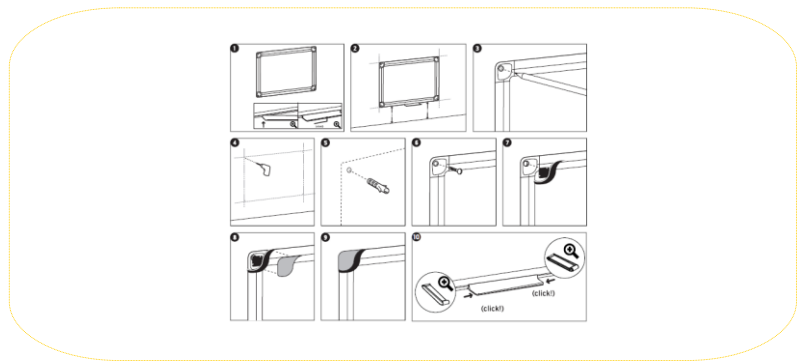

**TECHNICAL DETAILS**

**COMPOSITION:**

- Aluminium frame
- Felt surface
- Wooden based core
- 2 year warranty

**ASSEMBLY OVERVIEW:**

**CERTIFICATION AND LEGISLATION:**

n/a

**ILUSTRATION:**

**SUGGESTED ADVERT:****Maya W Series - FELT****Popular aluminium framed felt board**