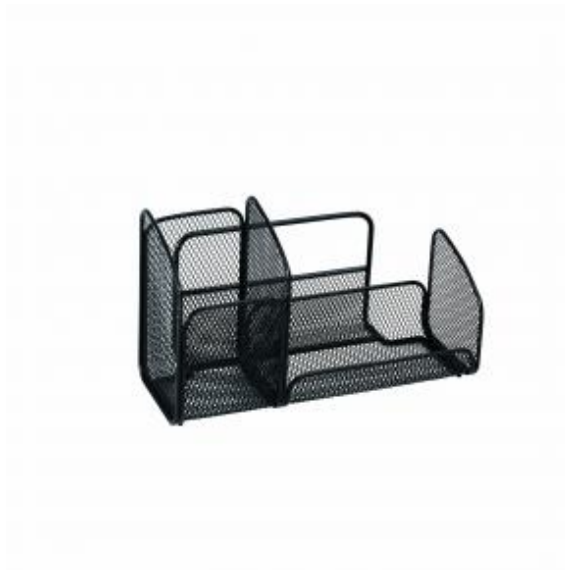

## MESH RANGE

[instruction sheet](#)[picture library](#)

Click on colours to view the products :

### MESHTRI MESHTRI N

The steel mesh organizer is the essential accessory for an organized office !

Desk organiser with 3 compartment

- \* Pencil cup
- \* Letter compartment
- \* Phone storage & small desk accessories

Mesh metal : durable and timeless !

Belongs to the range of 14 Metal MESH accessories

Available in 2 colors :

- \* Black
- \* Metal grey

#### TECHNICAL SPECIFICATIONS

**Material :** metal mesh  
**Dimensions :** (L) 21 x (H) 12.5 x (W) 10 cm  
**Net Weight :** 250 g

**Designed in France**  
**Made in PCR.**