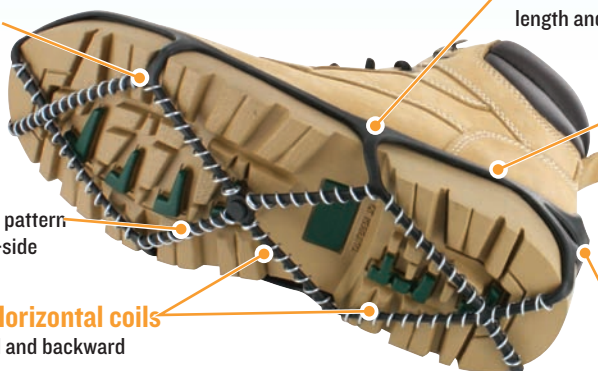

### P-202 Counter Top Display

**1 Yaktrax Walker  
BUY  
=**  
**2 Little Hotties  
Hand Warmers  
FREE**

#### Skidlock coil system

stays snug on your shoe offering unhindered ease of movement.

**Vertical coil** pattern provide side-to-side stability

High strength **Horizontal coils** provide forward and backward stability.

**Outerband** conforms to the length and width of your shoe or boot.

**Injected molded elastomer** has memory and will return to its original shape.

**Heel tab** provides easy on and off.