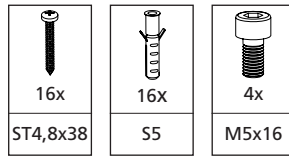

Wall-Up whiteboard

Part of the Space-Up writing collection

119.5x200cm

6 Optional

EN

Warning!

Inaccurate mounting can cause injury or damage to the product.

Installation video