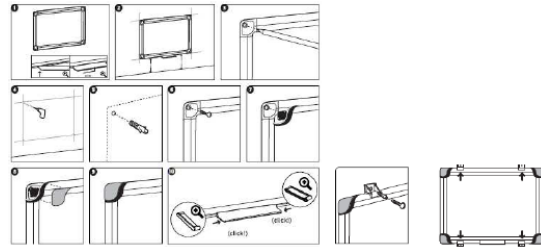

TECHNICAL DETAILS

COMPOSITION:

- Aluminium frame
- Plastic corners with caps
- Wooden based core with ceramic steel surface, magnetic or white melamine
- 5 year warranty (for melamine surface)
- 10 year warranty (for magnetic surface)
- 25 year warranty (for ceramic steel surface)