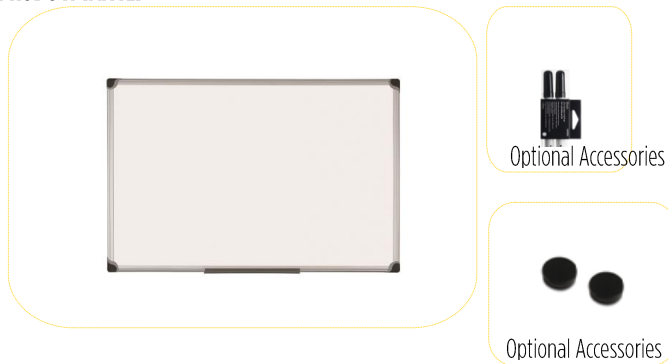

PRODUCT SHORT DESCRIPTION:

Simple and practical whiteboard with special waved corner

FEATURES AND BENEFITS:

- Slim anodised aluminium frame
- Available in three choices of surface
- Non magnetic dryerase surface
- Magnetic coated steel or premium ceramic surface
- Plastic pen tray simply clips onto frame in any position
- Wall fixings supplied

PRODUCT IMAGE:

MARKETING COPY:

A presentation is enhanced by the use of writing text, drawing diagrams and even freehand doodles. The ability to write, erase and re-write information is now a central part to group meetings. Bi-Office has created the widest range of user friendly products that bring life into your meetings, lessons, conferences and training sessions.

APPLICATION AND SALES PROPOSITION:

- Enhanced presentation in a simple and easy way

TARGET MARKET:

CHANNEL: Office products wholesalers, office products stores, other retailers and building contractors
END USERS: conference centers, hotels, public buildings, public store buildings and private and public buildings in general

ADDITIONAL NOTES:

Other information supports: our official websites, Youtube®, Facebook®, catalogue and online catalogue, demo videos and more.

PROMOTIONAL TIPS:

No specific timing, thus we recommend the occasional promotion like offering of accessories.

RANGING TABLE:

Frame/Colour:	Surface/Colour:	Product Size:	Packed mm	N.W. kg	G.W. kg	Reference:	RRP:
Grey Aluminium	White ceramic steel	600x450	720x470x22	1,89	2,45	CR0401178	---
Grey Aluminium	White ceramic steel	900x600	1030x620x25	3,61	4,60	CR0601178	---
Grey Aluminium	White ceramic steel	1200x900	1330x920x25	6,96	8,81	CR0801178	---
Grey Aluminium	White ceramic steel	1200x1000	1335x1046x25	8,86	10,11	CR4201178	---
Grey Aluminium	White ceramic steel	1200x1200	1330x1260x25	9,16	11,62	CR1701178	---