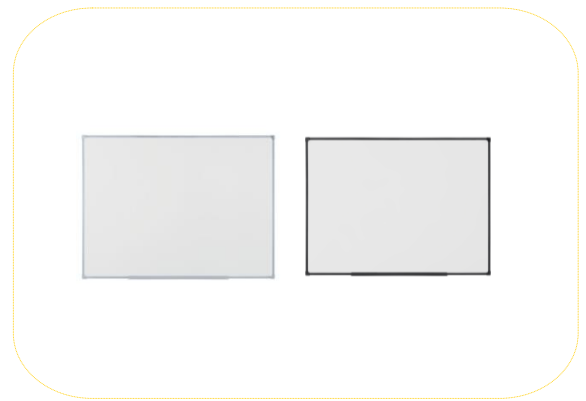

SUGGESTED ADVERT:

Suri Whiteboard

Sleek-looking magnetic whiteboard with a minimalist frame

- Write, draw, make diagrams, and display information with this reusable writing board, to organise, take notes, and share.
- Dry wipe magnetic lacquered steel surface with 10 year warranty, for regular use
- Tech alloy frame in a choice of black or grey that blends in well in any space due to its minimalist and light design.
- Possibility to be mounted both portrait and landscape
- Includes hanging hooks and an installation kit for a simple wall mount.
- Use it with all types of dry wipe markers, magnets, erasers, wipes, and other cleaning accessories.