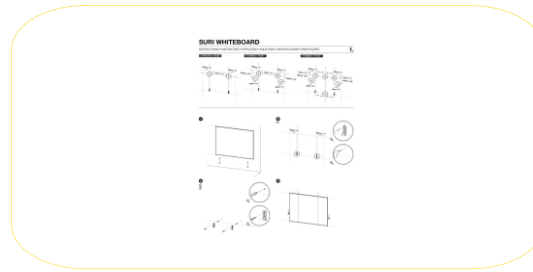

Tech Alloy / Grey	Lacquered steel	1180x880	1352x915x24	5.48	6.78	MA2151589923	--
Tech Alloy / Grey	Lacquered steel	1043x730	1210x760x24	4	5	MA2141589923	--
Tech Alloy / Grey	Lacquered steel	1480x980	1690x1045x18	5.83	7.63	MA2181599923	--
Tech Alloy / Grey	Lacquered steel	1480x1180	1690x1245x18	7	9.2	MA2191599923	--
Tech Alloy / Grey	Lacquered steel	1780x880	1990x940x18	6.3	6	MA2201599923	--
Tech Alloy / Grey	Lacquered steel	1780x1180	1990x1240x18	10.8	13.5	MA2211599923	--

TECHNICAL DETAILS

COMPOSITION:

- Tech Alloy frame in a choice of black or grey
- White Lacquered Steel surface

TECHNICAL DETAILS

CERTIFICATION AND LEGISLATION:

n/a