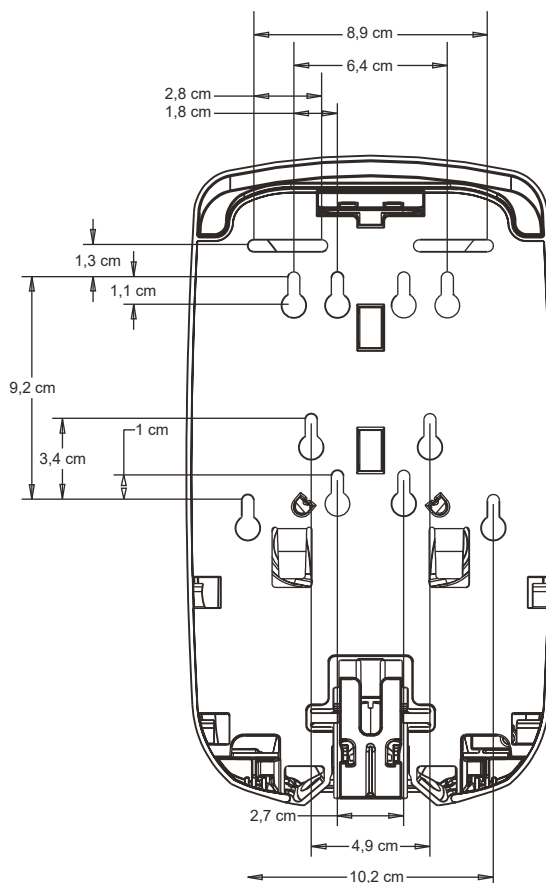

GOJO TFX™ Dispenser Dimensions

These dimensions apply to GOJO® and PURELL® brand TFX dispensers.

Use the dimensions provided to ensure adequate wall spacing and clearance for the unit.

Front View

Side View