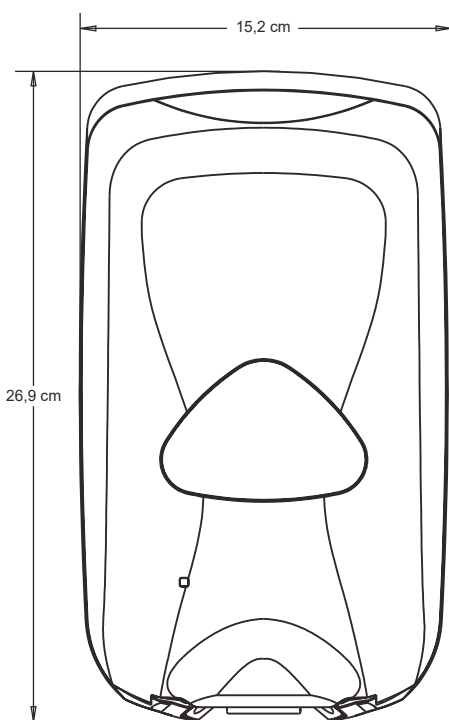

GOJO TFX™ Dispenser Dimensions

These dimensions apply to GOJO® and PURELL® brand TFX dispensers.

Use the dimensions provided to ensure adequate wall spacing and clearance for the unit.

Front View

Side View