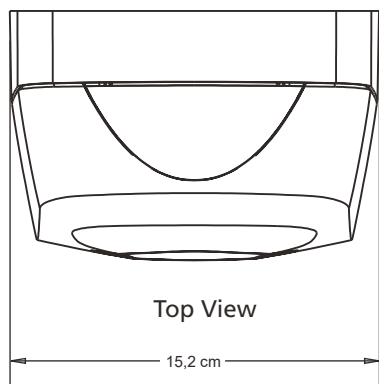

GOJO TFX™ Dispenser Dimensions

These dimensions apply to GOJO® and PURELL® brand TFX dispensers.

Use the dimensions provided to ensure adequate wall spacing and clearance for the unit.

Front View

Side View