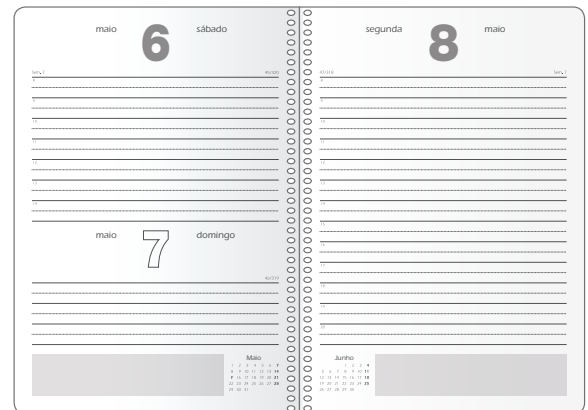

- Part Nr:** OPORTO
- Binding:** Spiral Binding with coil-lock termination
- Spiral:** Metallic - Black Color
- Cover:** 157 grm coated paper mounted 1,8 board + round corner + elastic band lined on all four sides
- Printing & Tech:** Cover to be 2C/0C printing BLACK color and: PINK pantone 7634, BLUE pantone 646, CAMEL pantone 407 and matte lamination
- Elastic Band:** Matching with the cover, size 7 mm
- Inner size:** 140 x 200 mm
- Inner block:** 1 sheet of 115 gsm white offset paper without printing
168 sheets of 70 gsm white offset paper with 1C/1C printing. PANTONE COOL GRAY 11
1 sheet of 115 gsm white offset paper without printing
- Tech:** Corner perforation + elastic band
- Label:** NO
- Packing:** - 1 pcs Shrink wrap
- 20 pcs / Inner CTN
- 40 pcs / Master CTN

**INSIDE PANTONE
COOL GRAY 11**

BLUE

DARK RED

CAMEL

Reference: 12628

EAN CODE: 8421938126280

Inner & Outer Code : 8421938455816

Reference: 12629