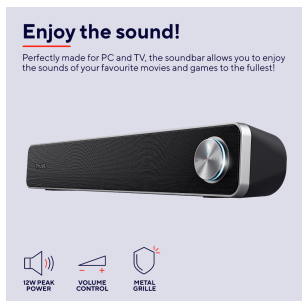

**FEATURES**

NFC	False	Hands-free phone calls	False
Tripod mount	False		

**COMPATIBILITY**

---

**Compatible Device Types** Laptop, pc **Compatible Consoles** No**General compatibility** PC or laptop with 3.5mm audio output and USB port**POWER**

---

**Power saving** True **Power cable detachable** False

PRODUCT VISUAL 1

PRODUCT VISUAL 2

PRODUCT SIDE 1

PRODUCT FRONT 1

PACKAGE VISUAL 1

PACKAGE FRONT 1