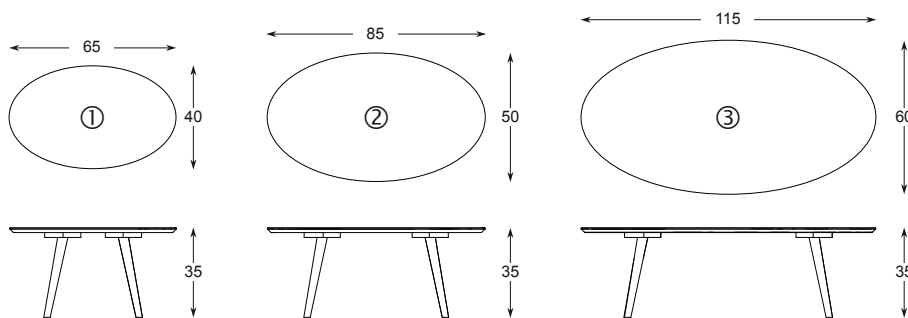

A stylish reception !

Top : MDF lacquered 19 mm, colour black or white

Legs : solid beech with clear varnish

Dimensions :

- H.35 X W.65 X D.40 cm
- H.35 X W.85 X D.50 cm
- H.35 X W.115 X D.60 cm

Logistics : delivered unassembled

Plus products :

- beveled edges
- easy to assemble
- scandinavian design
- lacquered top, stains and scratches resistant

AVAILABLE FORMATS

REFERENCE	DESIGNATION	PRICE
TBS65.23.01	RECEPTION TABLE SCANDI 40X65 CM BEECH LEGS BLACK TOP	
① TBS65.23.13	RECEPTION TABLE SCANDI 40X65 CM BEECH LEGS WHITE TOP	
TBS85.23.01	RECEPTION TABLE SCANDI 50X85 CM BEECH LEGS BLACK TOP	
② TBS85.23.13	RECEPTION TABLE SCANDI 50X85 CM BEECH LEGS WHITE TOP	
TBS115.23.01	RECEPTION TABLE SCANDI 60X115 CM BEECH LEGS BLACK TOP	
③ TBS115.23.13	RECEPTION TABLE SCANDI 60X115 CM BEECH LEGS WHITE TOP	