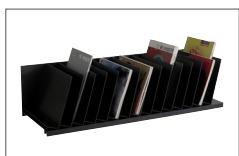

③ INDIVIDUALISED VERTICAL ORGANISER

Fitting according to the documents thickness.
Separators adjustable every 2.5 cm.