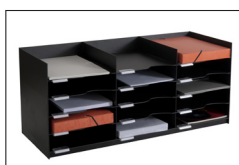

### ④ STACKABLE HORIZONTAL ORGANISER

Fitting all documents size A4 or 24x32. Compartments including finger notches to make the handling easier. Supplied with label holders and labels. Compartment height : 5.6 cm..

### ⑤ STACKABLE DRAWER MODULE

Fitting all documents types until size 24x32. Drawers including finger notches to make the handling easier. Supplied with label holders and labels. Drawer height : 6.2 cm.