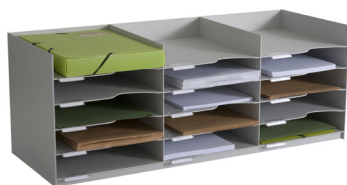

### ③ INDIVIDUALISED VERTICAL ORGANISER

Fitting according to the documents thickness.  
Separators adjustable every 2.5 cm.

### ④ STACKABLE HORIZONTAL ORGANISER

Fitting all documents size A4 or 24x32. Compartments including finger notches to make the handling easier. Supplied with label holders and labels. Compartment height : 5.6 cm..

### ⑤ STACKABLE DRAWER MODULE

Fitting all documents types until size 24x32. Drawers including finger notches to make the handling easier. Supplied with label holders and labels. Drawer height : 6.2 cm.