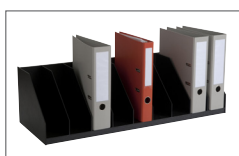

### ① LEVER ARCH FILE HOLDER

For lever arch files.  
Compartment width : 8.2 cm.

### ③ INDIVIDUALISED VERTICAL ORGANISER

Fitting according to the documents thickness.  
Separators adjustable every 2.5 cm.

### ④ STACKABLE HORIZONTAL ORGANISER

Fitting all documents size A4 or 24x32. Compartments including finger notches to make the handling easier. Supplied with label holders and labels. Compartment height : 5.6 cm..

### ⑤ STACKABLE DRAWER MODULE

Fitting all documents types until size 24x32. Drawers including finger notches to make the handling easier. Supplied with label holders and labels. Drawer height : 6.2 cm.