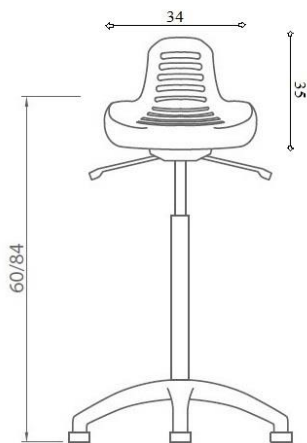

### FEATURES:

- Black elastomer seat
- Fixed (not rotating)
- Gas lift
- Seat inclination adjustment
- Nylon base
- Non-slip floor plugs
- Minimum height 60 cm., maximum 84 cm. (from floor to seat)
- Diameter:  $\varnothing$  60 cm.

### DIMENSIONS:

PA-B