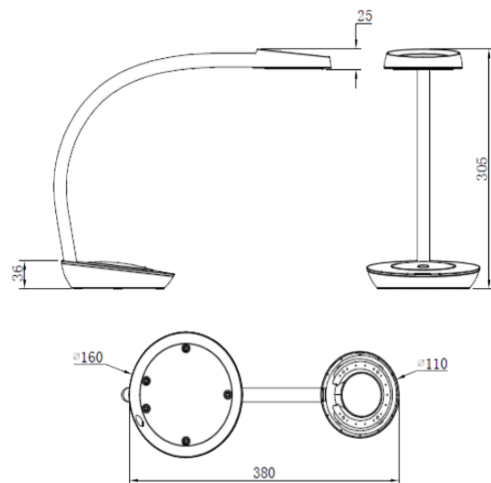

4000
KELVINS

6
WATTS

300
LUMENS
(lm)

F

Lamp type

- Technologic collection
- Flexible arm
- Swivel, adjustable and reclining head
- Fixed base

Lighting type

- Built-in LED 6W
- Light intensity 300 lumens (1000 lux)
- Colour temperature : 4000°K
- Light intensity variation : 3 levels by touch on the base

Plus product

- Possibility of changing the light intensity
- Flexible arm with swivel and reclining head

Product information

- Material : ABS + metal + toam tube
- Tactile switch on the base
- Colours : black and white
- Dimensions : H 30 cm, head diam 11 cm, base diam 16 cm
- Works on mains supply
- Warranty : 2 years
- Energy class : F
- Lamp weight : 1 kg
- ENEC : Yes / CE : Yes

REFERENCE	DESIGNATION	PRICE
LBTT0B.01	LED DESK LAMP TOBY BLACK	
LBTT0B.13	LED DESK LAMP TOBY WHITE