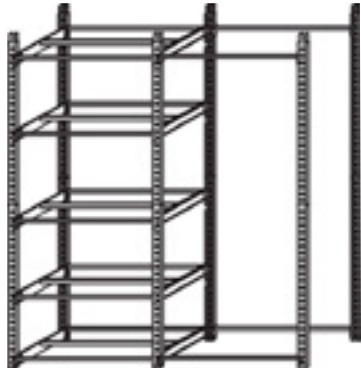

RANG'ECO

For storage solution, it's solid !

Examples

Starter + Add-on

Spacing:
Add 4 cm whatever the add-on quantity.
Example in W. 100 cm:
- 1 Starter = 104 cm
- 1 Starter + 2 Add-on= 304 cm.